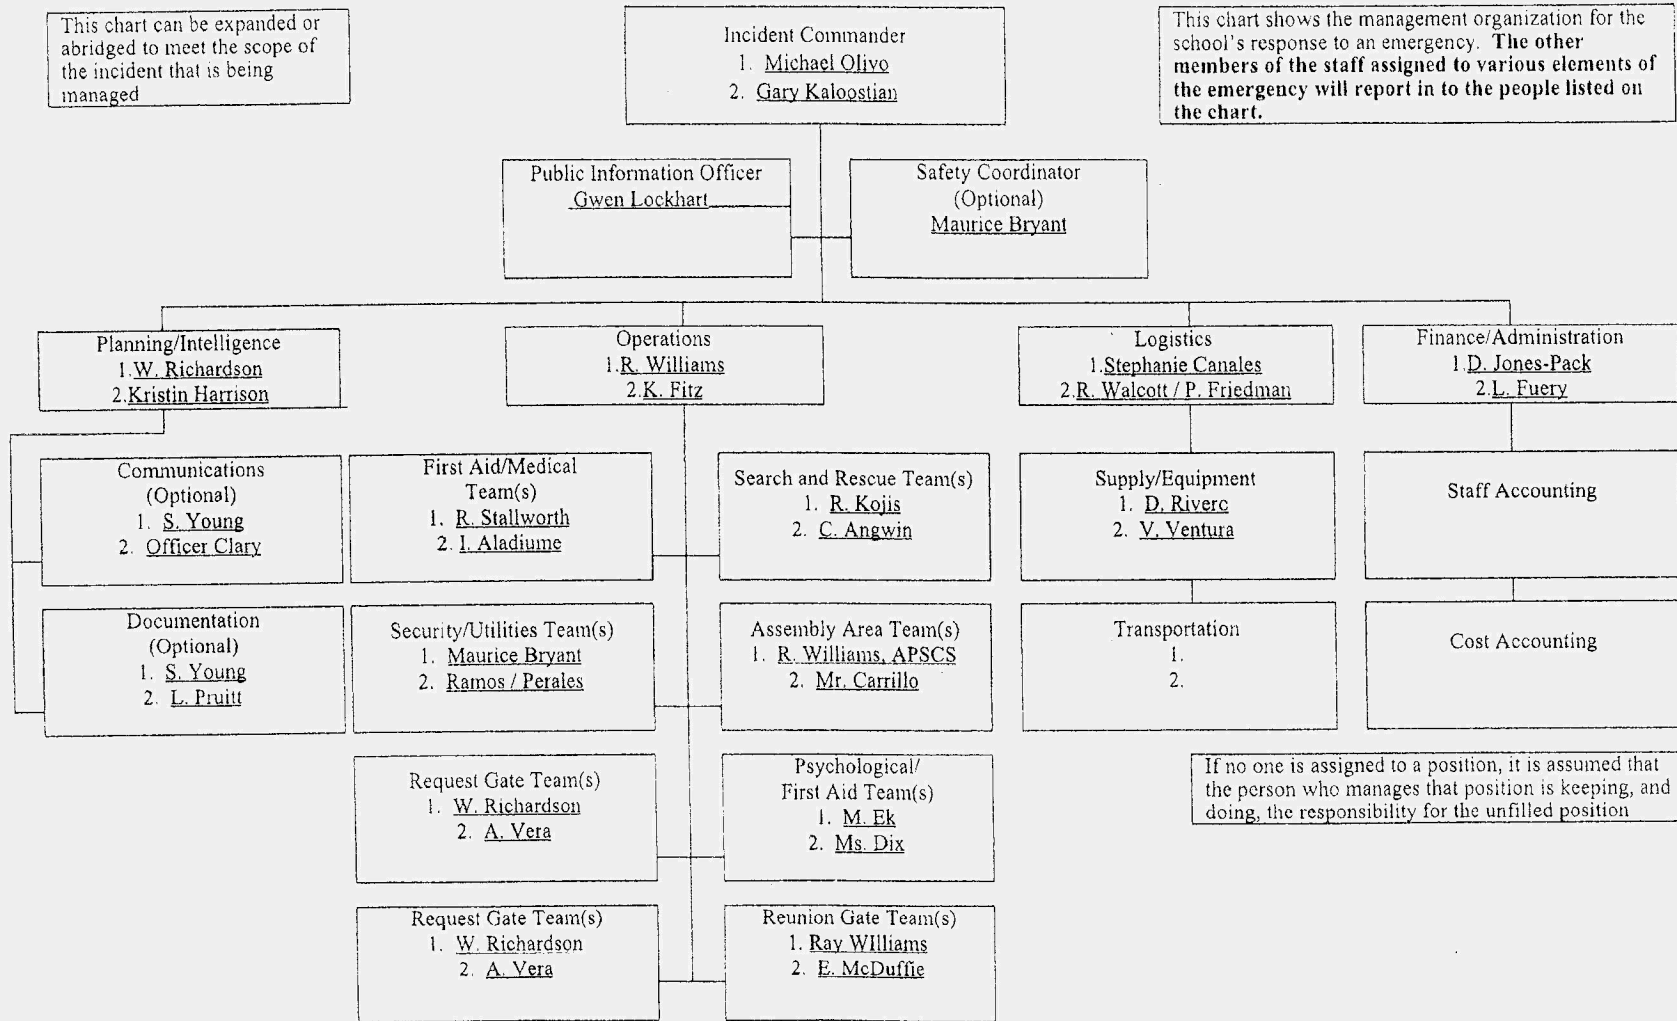

ACD

SCHOOL SITE EMERGENCY MANAGEMENT ORGANIZATION CHART

This chart can be expanded or abridged to meet the scope of the incident that is being managed

This chart shows the management organization for the school's response to an emergency. The other members of the staff assigned to various elements of the emergency will report in to the people listed on the chart.

The Standard Emergency Management System

Note: This Organization Chart is based on SEMS, and adapted for LAUSD use. The Principal and School Safety Planning Committee should use discretion in making further modifications to address specific needs of the school. The first name in the box represents the primary responsible person whereas the second name denotes the backup